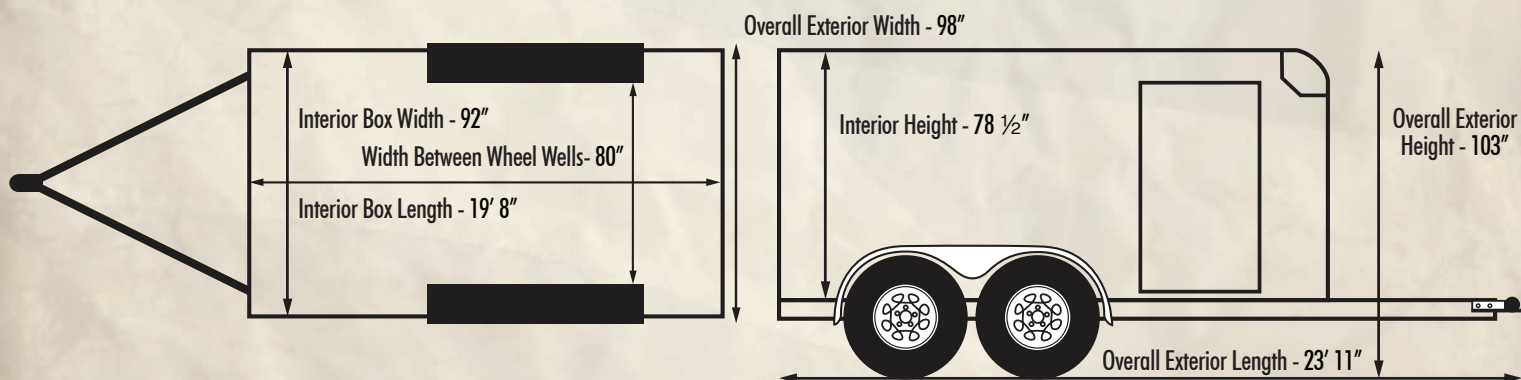

www.carmate-trailers.com
Trailers That Work For A Living!

CAR MATE[®]

TRAILERS INC. ★★☆☆

8' WIDE CUSTOM CARGO SPECIFICATIONS

Size	8' X 14'	8' X 16'	8' X 18'	8' X 20'	8' X 22'	8' X 24'
Model #	CM814CC-HD	CM816CC-HD	CM818CC-HD	CM820CC-HD	CM822CC-HD	CM824CC-HD
GVWR	7000# GVWR - (2) 3500# Dexter Torflex Axles					
Overall Exterior Length	17' 11"	19' 11"	21' 11"	23' 11"	25' 11"	27' 11"
Overall Exterior Height	103"					
Overall Exterior Width	98"					
Interior Box Length	13' 8"	15' 8"	17' 8"	19' 8"	21' 8"	23' 8"
Interior Box Width	92"					
Width Between Wheel Wells	80"					
Interior Height	78 1/2"					
Double Rear Doors (standard)	90" W x 73" H Opening					
Ramp Rear Door (optional)	90" W x 72" H Opening					
Side Man Door Size (standard)	36" W					

8' Wide HD model CM820CC-HD shown

DEALER IMPRINT